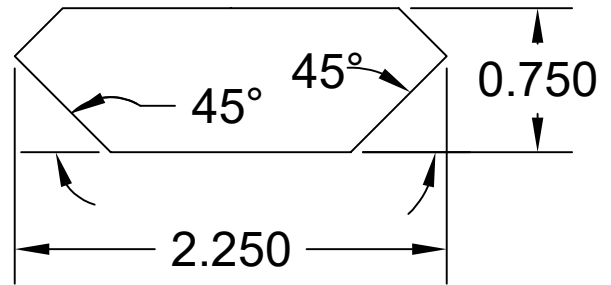

VARIABLE WIDTH

RENNEBERG HARDWOODS 11773 STATE HWY 87 WEST MENAUGA, MN 56464 (218) 564 - 4912			
SIZE:	PROFILE:	TYPE:	
A	R161*	CROWN	
SCALE:	DRAWN BY:	DIMENSIONS:	DEGREE:
1 : 1	CSP	3/4" X 2 1/4"	00/00